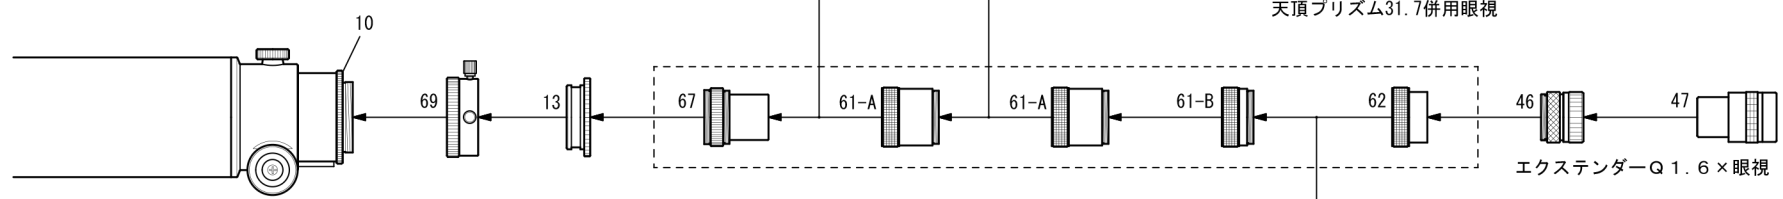

F C - 7 6 D S エクステンダーQ 1.6 × システム

(鏡筒付属品) Standard accessory attached to OTA

10. 接眼アダプター接続環(SKY90) [KP35001]
13. 50.8スリーブ [KP00113]
46. 31.7アイピースアダプター [KP00101]
69. 50.8アダプター(SKY90用) [KP35110]
71. 50.8延長筒 [KP27112]

(エクステンダーQ 1.6 × 付属品)

67. エクステンダーQ 1.6 × [KA00595]
- 61-A. バリ・チューブ (大) [KA00586]
- 61-B. バリ・チューブ (小) [KA00587]
62. 眼視アダプター(エクステンダー用) [KA00588]

(オプション部品) Optional items

32. カメラマウントD X - S (EOS) [KA01250]
- カメラマウントD X - S (Nikon) [KA01254]
34. デジタル一眼レフカメラ
- ・ 35mm一眼レフカメラ (Canon-EOS, Nikon)
36. T C A - 4 (拡大撮影用) [KA00210]
47. 31.7アイピース
48. 50.8アイピース
49. 天頂プリズム31.7 [KA00541]
65. E Cリング [KA00590]
66. 50.8アダプターE X Q 1.6 × 用 [KA00596]
74. 天頂ミラー50.8 (31.7 A D付) [KA00543]
75. 天頂ミラー用31.7 A D [KA00111]